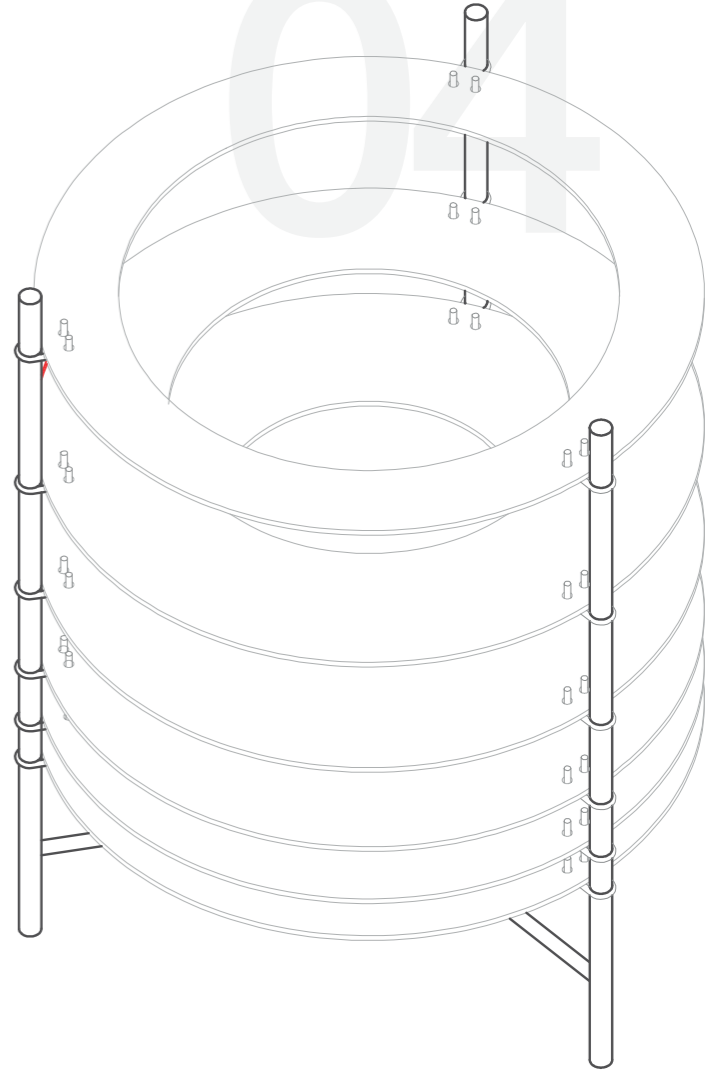

mirabobo Topuro

Front / top view. 01
Shades drawings. 02
Exploding view. 03
Axonometric view. 04

Ø300mm

mirabobo Topuro S

Front / top view. 01
Shades drawings. 02
Exploding view. 03
Axonometric view. 04

Ø180mm