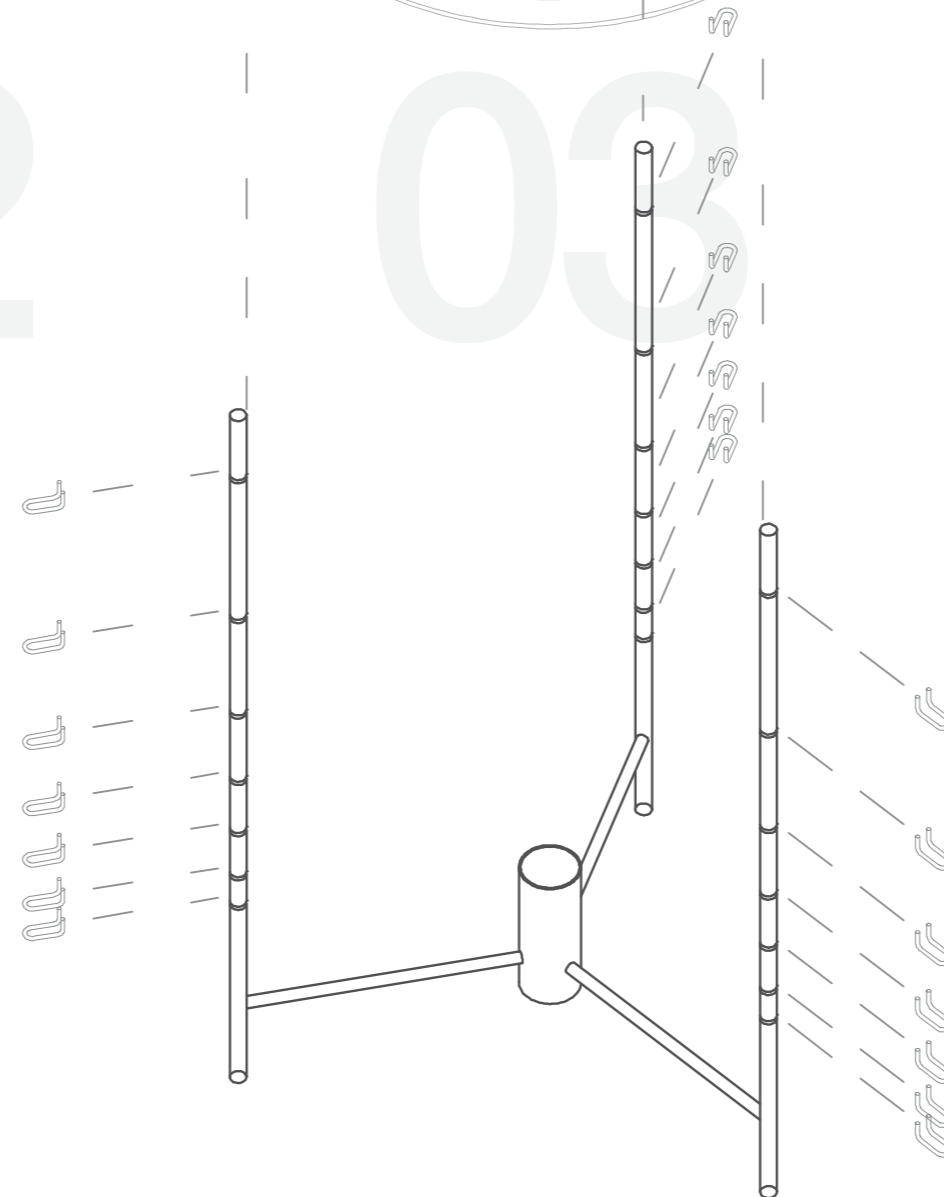

mirabobo Topuro

Front / top view. 01
Shades drawings. 02
Exploding view. 03
Axonometric view. 04

Ø300mm

mirabobo Topuro S

Front / top view. 01
Shades drawings. 02
Exploding view. 03
Axonometric view. 04

Ø180mm