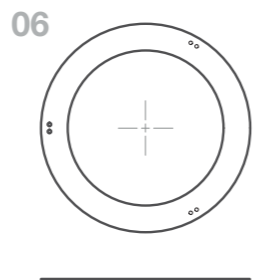

mirabobo Topuro

Front / top view. 01
Shades drawings. 02
Exploding view. 03
Axonometric view. 04

Ø300mm

mirabobo Topuro S

Front / top view. 01
Shades drawings. 02
Exploding view. 03
Axonometric view. 04

Ø180mm