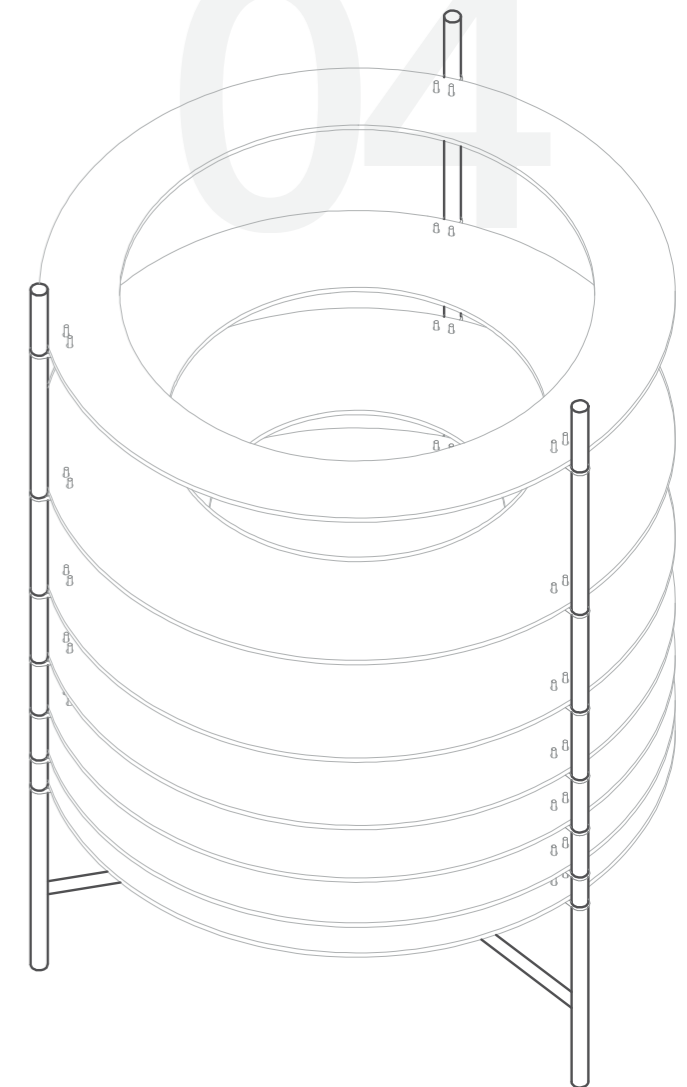

mirabobo Topuro

Front / top view. 01
Shades drawings. 02
Exploding view. 03
Axonometric view. 04

Ø300mm

mirabobo Topuro S

Front / top view. 01
Shades drawings. 02
Exploding view. 03
Axonometric view. 04

Ø180mm