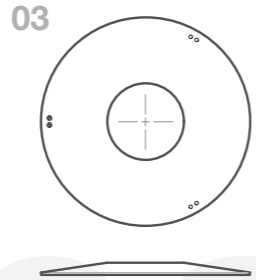

mirabobo Topuro

Front / top view. 01
Shades drawings. 02
Exploding view. 03
Axonometric view. 04

Ø300mm

mirabobo Topuro S

Front / top view. 01
Shades drawings. 02
Exploding view. 03
Axonometric view. 04

Ø180mm