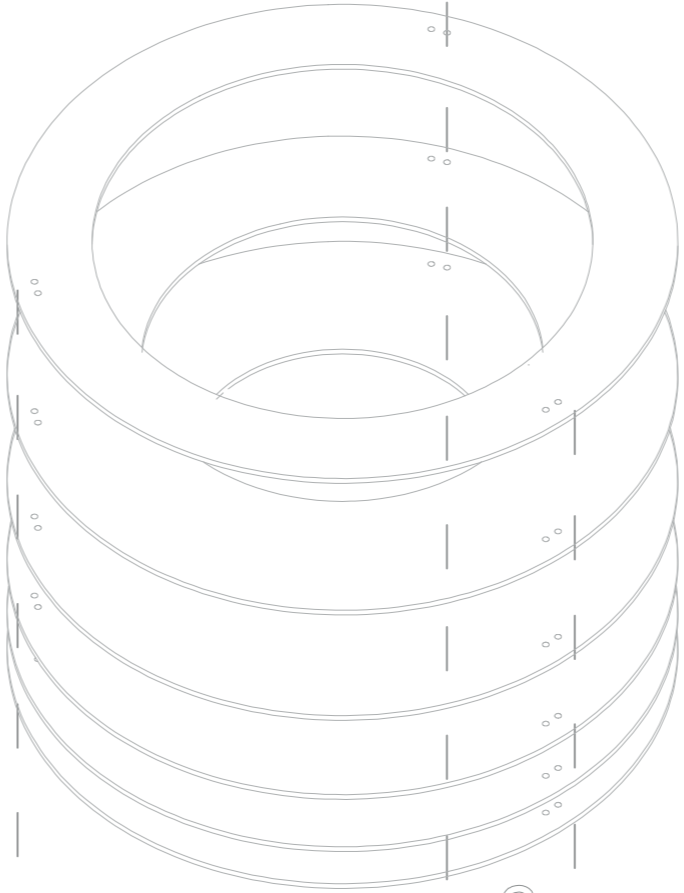

mirabobo Topuro

Front / top view. 01
Shades drawings. 02
Exploding view. 03
Axonometric view. 04

Ø300mm

mirabobo Topuro S

Front / top view. 01
Shades drawings. 02
Exploding view. 03
Axonometric view. 04

Ø180mm