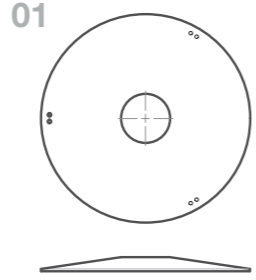

mirabobo Topuro

Front / top view. 01
Shades drawings. 02
Exploding view. 03
Axonometric view. 04

Ø300mm

mirabobo Topuro S

Front / top view. 01
Shades drawings. 02
Exploding view. 03
Axonometric view. 04

Ø180mm