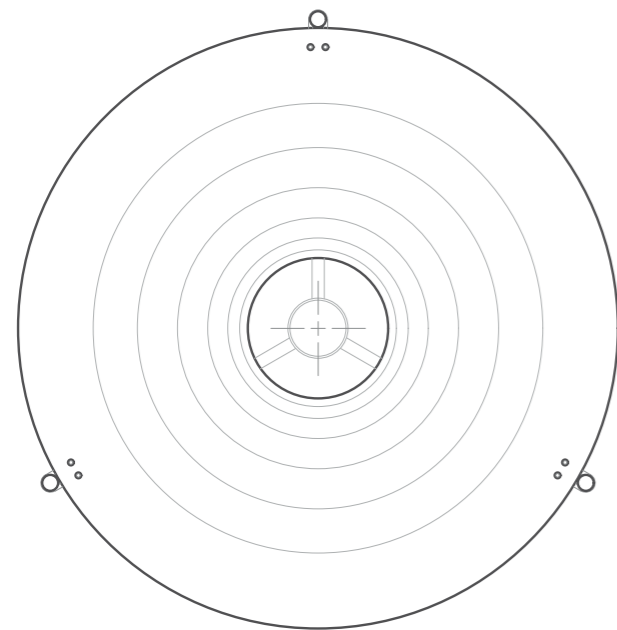

mirabobo Topuro

Front / top view. 01
Shades drawings. 02
Exploding view. 03
Axonometric view. 04

Ø300mm

mirabobo Topuro S

Front / top view. 01
Shades drawings. 02
Exploding view. 03
Axonometric view. 04

Ø180mm