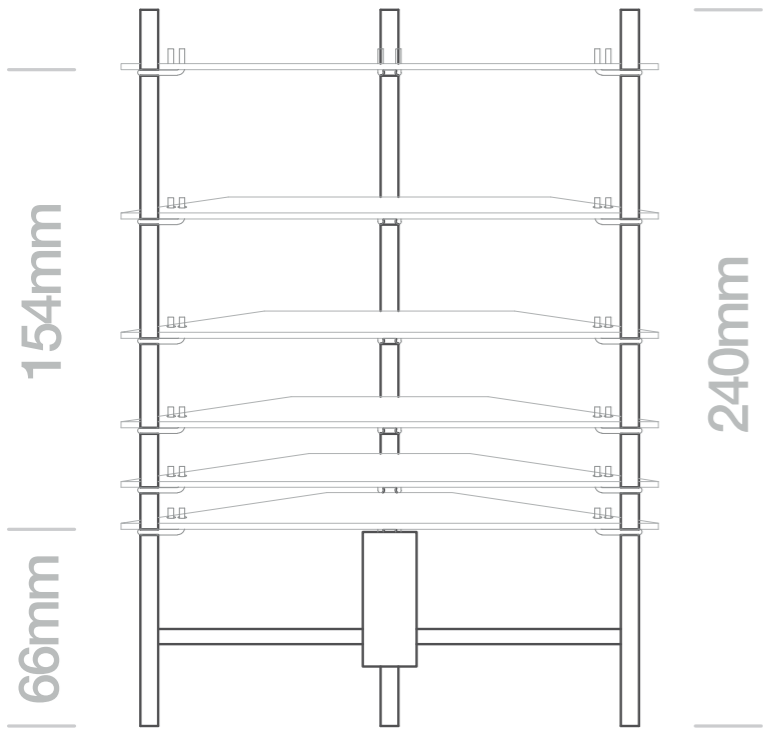

mirabobo Topuro

Front / top view. 01
Shades drawings. 02
Exploding view. 03
Axonometric view. 04

Ø300mm

mirabobo Topuro S

Front / top view. 01
Shades drawings. 02
Exploding view. 03
Axonometric view. 04

Ø180mm