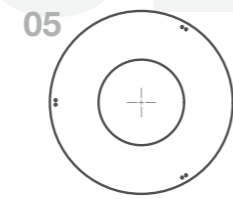

mirabobo Topuro

Front / top view. 01
Shades drawings. 02
Exploding view. 03
Axonometric view. 04

Ø300mm

mirabobo Topuro S

Front / top view. 01
Shades drawings. 02
Exploding view. 03
Axonometric view. 04

Ø180mm