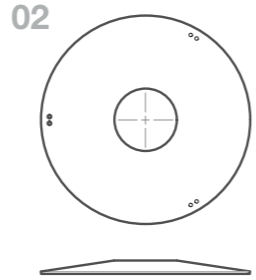

mirabobo Topuro

Front / top view. 01
Shades drawings. 02
Exploding view. 03
Axonometric view. 04

Ø300mm

mirabobo Topuro S

Front / top view. 01
Shades drawings. 02
Exploding view. 03
Axonometric view. 04

Ø180mm