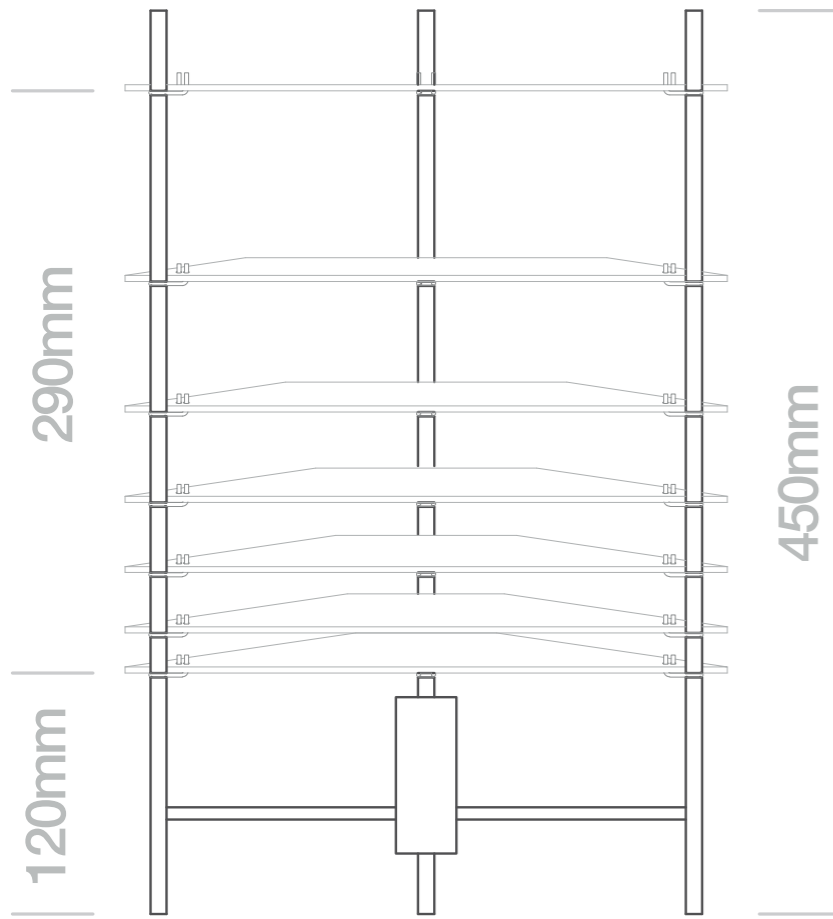

mirabobo Topuro

Front / top view. 01
Shades drawings. 02
Exploding view. 03
Axonometric view. 04

Ø300mm

mirabobo Topuro S

Front / top view. 01
Shades drawings. 02
Exploding view. 03
Axonometric view. 04

Ø180mm