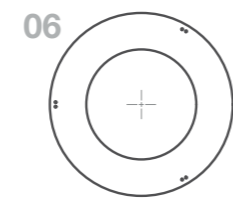

mirabobo Topuro

Front / top view. 01
Shades drawings. 02
Exploding view. 03
Axonometric view. 04

Ø300mm

mirabobo Topuro S

Front / top view. 01
Shades drawings. 02
Exploding view. 03
Axonometric view. 04

Ø180mm