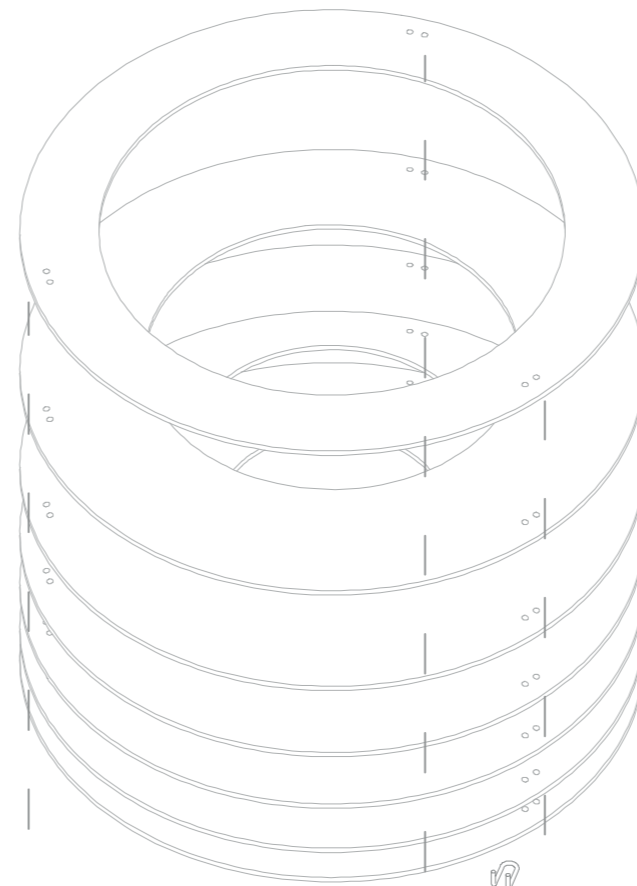

mirabobo Topuro

Front / top view. 01
Shades drawings. 02
Exploding view. 03
Axonometric view. 04

Ø300mm

mirabobo Topuro S

Front / top view. 01
Shades drawings. 02
Exploding view. 03
Axonometric view. 04

Ø180mm