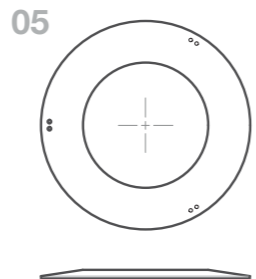

mirabobo Topuro

Front / top view. 01
Shades drawings. 02
Exploding view. 03
Axonometric view. 04

Ø300mm

mirabobo Topuro S

Front / top view. 01
Shades drawings. 02
Exploding view. 03
Axonometric view. 04

Ø180mm