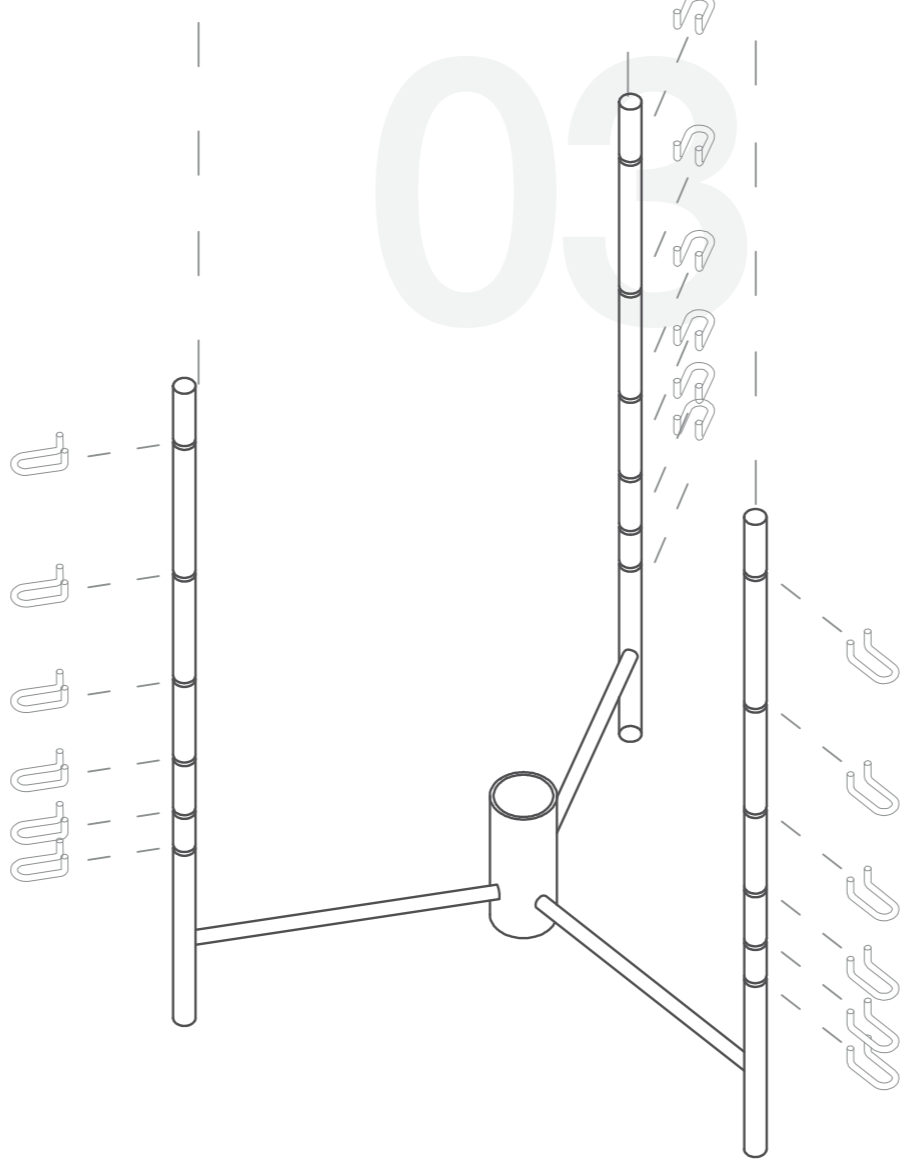

mirabobo Topuro

Front / top view. 01
Shades drawings. 02
Exploding view. 03
Axonometric view. 04

Ø300mm

mirabobo Topuro S

Front / top view. 01
Shades drawings. 02
Exploding view. 03
Axonometric view. 04

Ø180mm